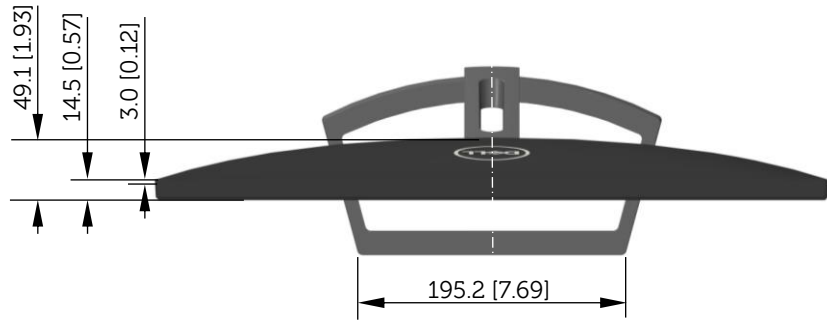

S2318H / S2318HX / S2318HN / S2318NX / S2318M Outline Dimension

Unit: mm (inch)  
 Dimension: Nominal  
 Scale: Not to scale

Back view of Monitor without stand